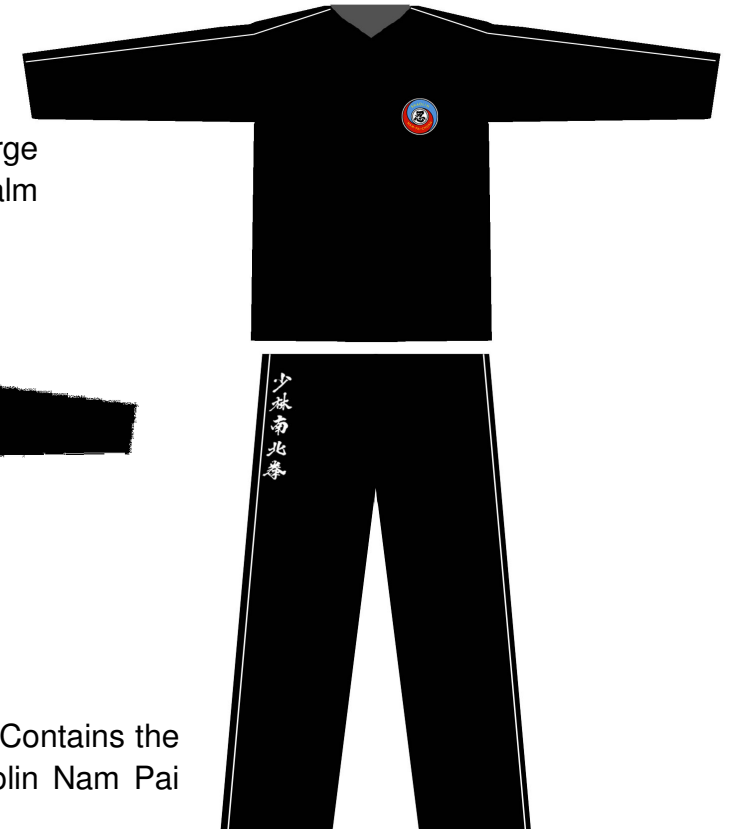

Merchandise

T-Shirts

£12

High quality black t-shirt available in Children, Small, Medium, Large and Extra Large sizes. Contains the Nam Pai Chuan “Yan” logo on the front and on the back the open palm guard figure together with the Chinese Characters for Shaolin Nam Pai Chuan in special stretchable long lasting print.

Hooded Tops

£30

Warm black hooded tops available in Children, Small, Medium, Large and Extra Large sizes. Contains the Nam Pai Chuan “Yan” logo embroiled on the front, and the open palm guard figure on the back in special stretchable long lasting print.

Track Suits

£50

Breathable track suits available in Children, Small, Medium, Large and Extra Large sizes. Contains the Nam Pai Chuan “Yan” logo embroiled on the top, and the Chinese characters for Shaolin Nam Pai Chuan embroiled on the trousers.