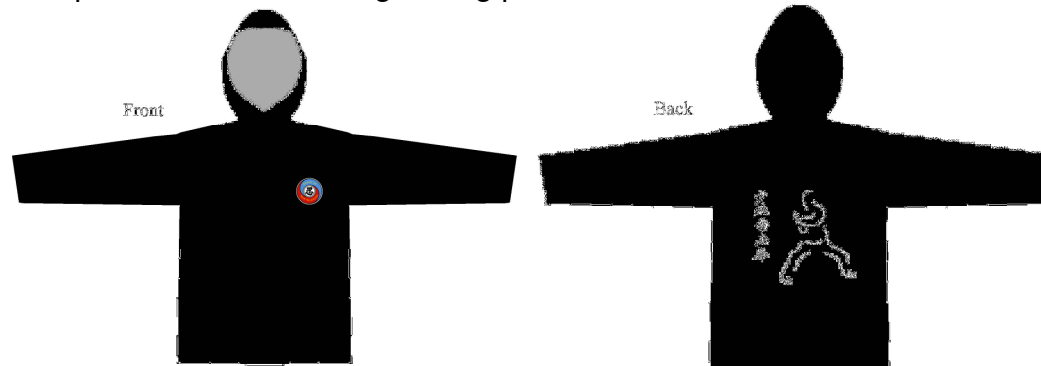

Merchandise

T-Shirts

£12

High quality black t-shirt available in Children, Small, Medium, Large and Extra Large sizes. Contains the Nam Pai Chuan “Yan” logo on the front and on the back the open palm guard figure together with the Chinese Characters for Shaolin Nam Pai Chuan in special stretchable long lasting print.

Hooded Tops

£30

Warm black hooded tops available in Children, Small, Medium, Large and Extra Large sizes. Contains the Nam Pai Chuan “Yan” logo embroiled on the front, and the open palm guard figure on the back in special stretchable long lasting print.

Track Suits

£50

Breathable track suits available in Children, Small, Medium, Large and Extra Large sizes. Contains the Nam Pai Chuan “Yan” logo embroiled on the top, and the Chinese characters for Shaolin Nam Pai Chuan embroiled on the trousers.